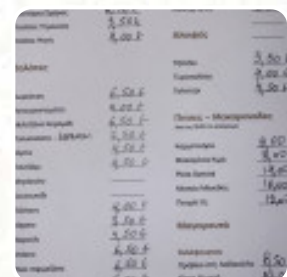

Ταβέρνα Κεραμίδι Speisekarte

<https://speisekarte.menu/>

Μεταξοχώρι Αγιάς, Agia, Greece

+302494024030 - <https://tavernakeramidi.wordpress.com/>

Ταβέρνα Κεραμίδι Speisekarte

Soups

BISSARA

Drinks

BEER

Indian Dessert

HALWA

Raw & Cured

DOLMAS

Mixed Specialties

KEBAB

Souvlaki Station (The Photo Is Indicative)